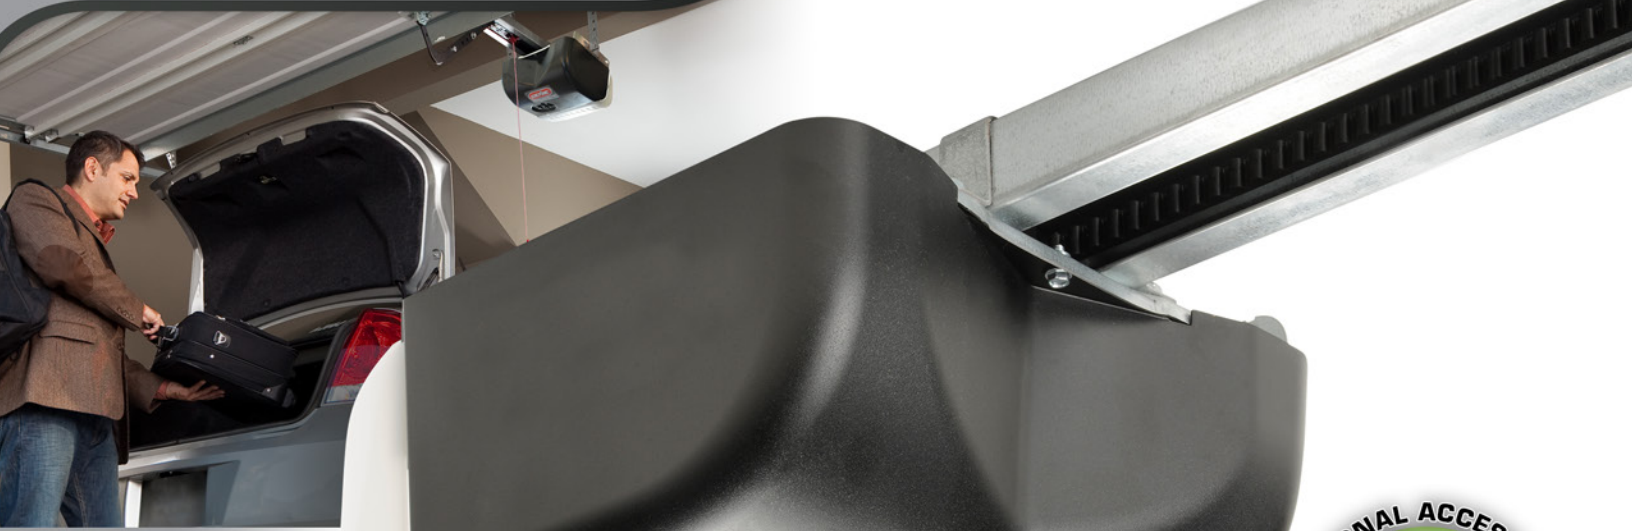

# MODEL 1028

Belt or Chain Drive  
Garage Door Opener

ALWAYS AT YOUR COMMAND

Featuring 1/2 HPc\* Motor

## Highlights

- **Durable Performance** – The DC motor operates most residential sectional doors weighing up to 350 lbs. and up to 8' high.
- **Dependability** – The quality built into a Model 1028 is backed by a 5-year Limited Warranty<sup>†</sup> for the motor and integrated gearbox and 15 years for the belt drive rail (5 years for the chain drive rail).
- **GenieSense™ Monitoring** – Automatic force profiling and diagnostic technology improves safety by stopping operation when significant changes occur
- **Smart Illumination Lighting** – The light bulb is positioned toward the inside of the garage instead of on the door for light where you need it most.